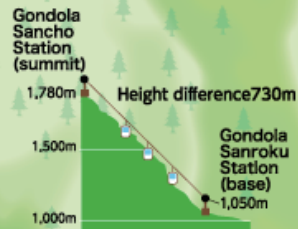

MTB PARK

SHIMANO BIKER'S FESTIVAL MAXXIS®

Elevation 1,780m
Gondola Sancho Station (summit)

Intermediate

Advanced

SOS Emergency Contact Points SOS
Indicated by white boxes. Use the radio to contact the patrol personnel. The course has three Emergency Contact Points.