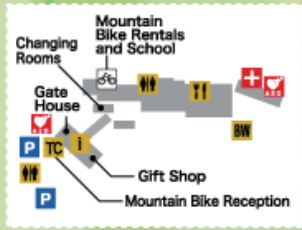

MTB PARK

SHIMANO BIKER'S FESTIVAL MAXXIS®

Elevation 1,780m
Gondola Sancho Station (summit)

Intermediate

Advanced

SOS Emergency Contact Points SOS
Indicated by white boxes. Use the radio to contact the patrol personnel. The course has three Emergency Contact Points.

A~G Course Merging and Forking Points
Be careful not to enter the wrong course.

Fujiimi Panorama Patrol Headquarters
Emergency Contact
Phone 090-2499-3446

BW Bicycle Wash
Before riding the gondola, wash off mud from your bicycle.

TC i Ticket Counter and Information
Before buying a gondola ticket, please sign the written pledge. Check the information board for current course conditions.

Restrooms

Beginner

SHIMANO BIKER'S FESTIVAL
Skill Improvement Area