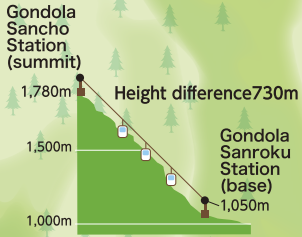

Mountain Bike Rentals and School
Locker rooms
Gate House
Gift Shop
Mountain Bike Reception

SHIMANO BIKERS' FESTIVAL
Skill Improvement Area

TWISTER TRAIL

ZECKI TRAIL

MAXXIS® BLUE HONET JUMP TRAIL

Gondola Sanroku Station (base)
Elevation 1,050m