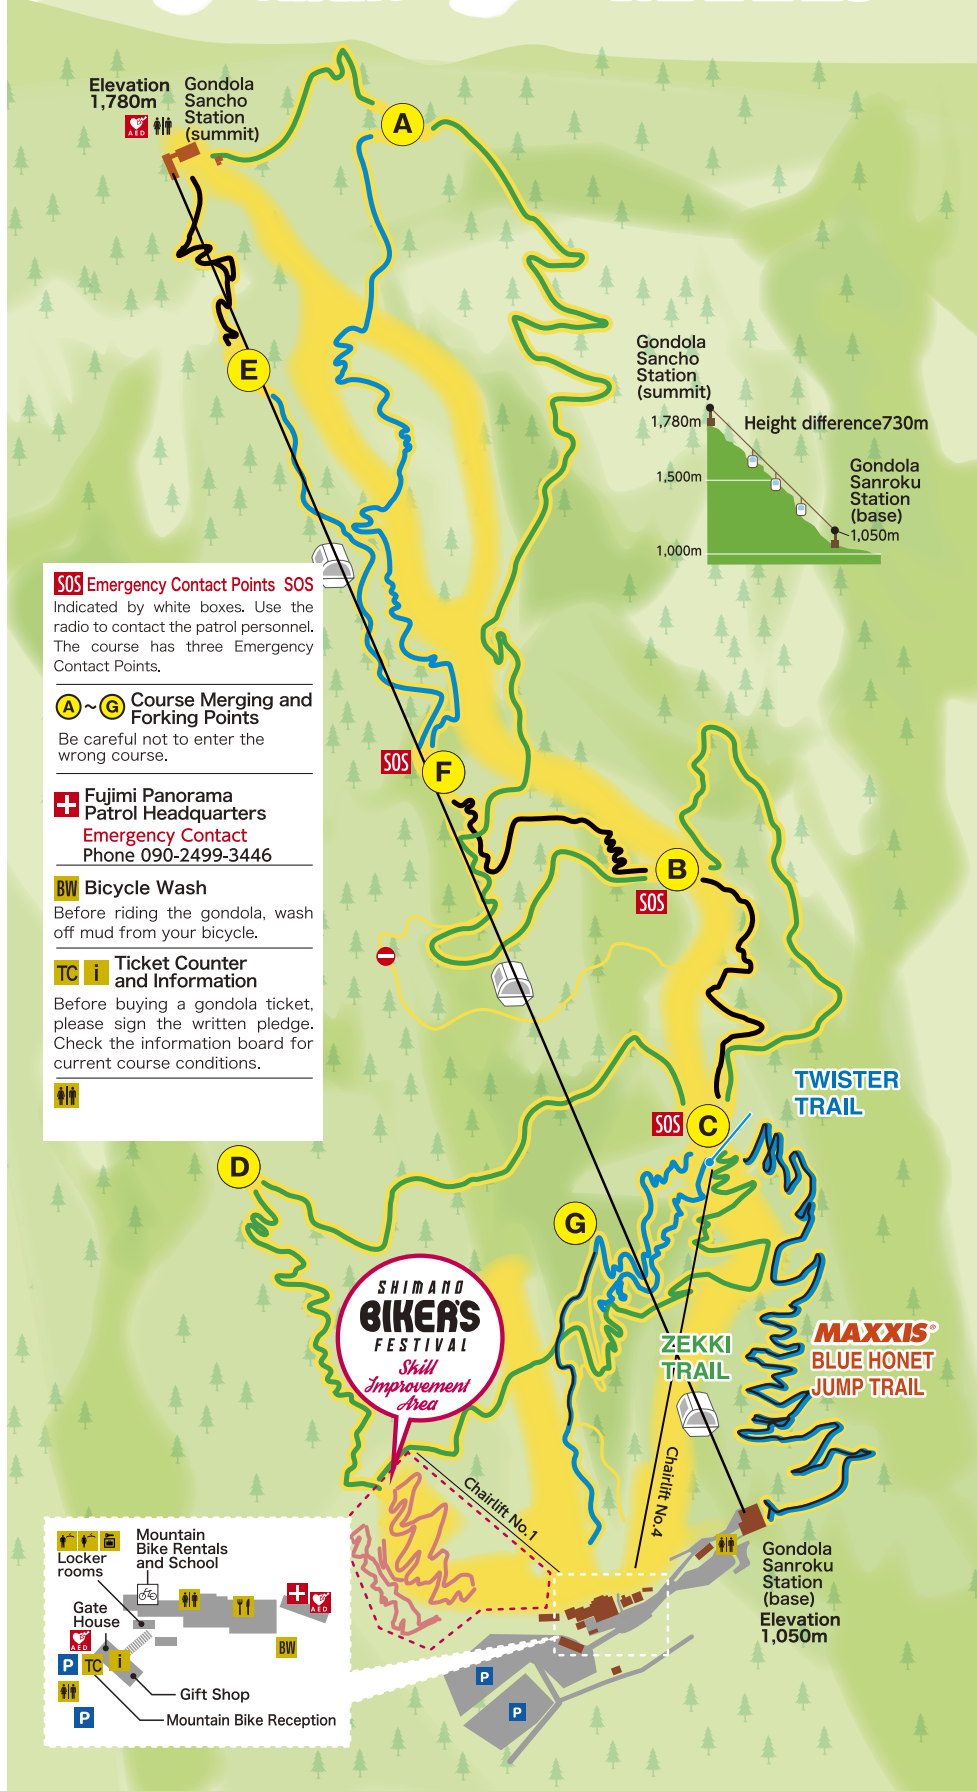

# MTB PARK

SHIMANO BIKERS' FESTIVAL

MAXXIS®

**SOS Emergency Contact Points** SOS  
Indicated by white boxes. Use the radio to contact the patrol personnel. The course has three Emergency Contact Points.

**A~G Course Merging and Forking Points**  
Be careful not to enter the wrong course.

**Fujimi Panorama Patrol Headquarters**  
**Emergency Contact**  
Phone 090-2499-3446

**BW Bicycle Wash**  
Before riding the gondola, wash off mud from your bicycle.

**TC i Ticket Counter and Information**  
Before buying a gondola ticket, please sign the written pledge. Check the information board for current course conditions.

Mountain Bike Rentals and School  
 Locker rooms  
 Gate House  
 Gift Shop  
 Mountain Bike Reception

SHIMANO BIKERS' FESTIVAL  
Skill Improvement Area

TWISTER TRAIL

ZECKI TRAIL

MAXXIS® BLUE HONET JUMP TRAIL

Gondola Sanroku Station (base)  
Elevation 1,050m